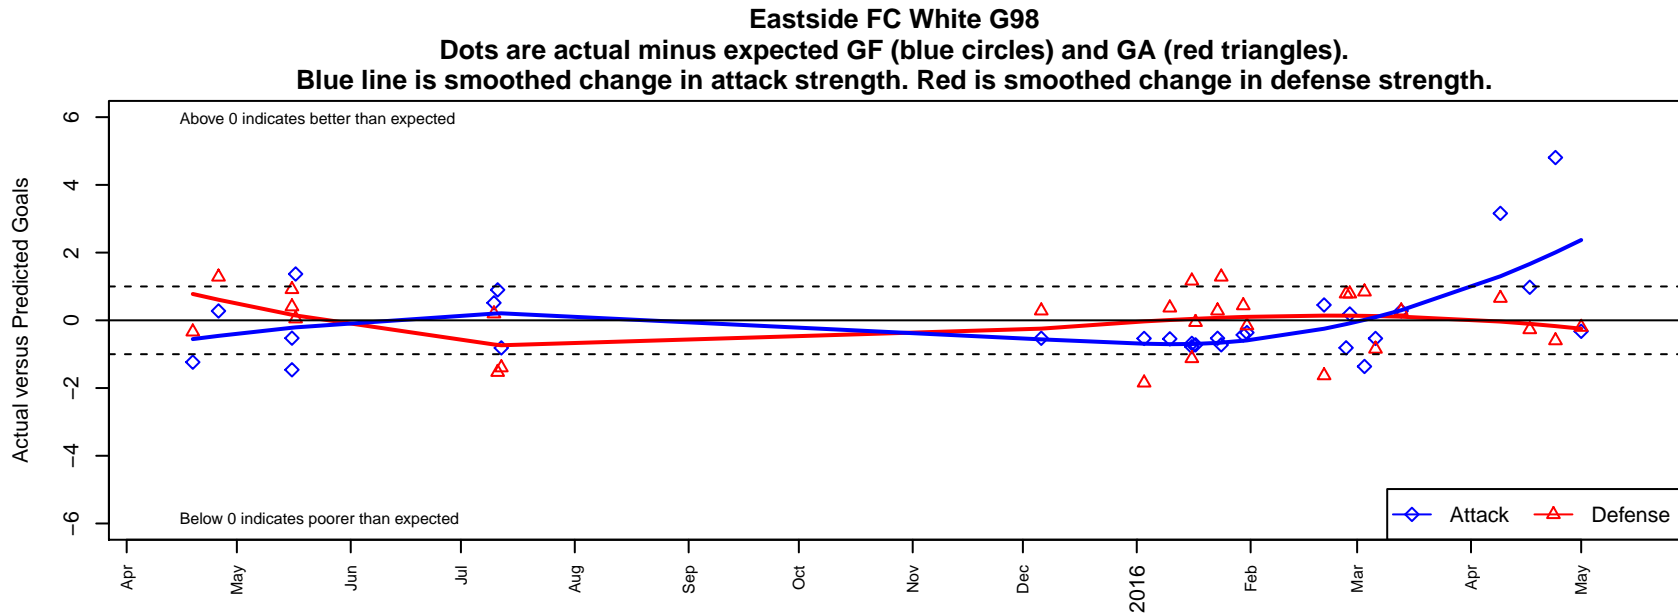

Eastside FC White G98

Eastside FC
 Preston, WA
 G98 total strength=1661
 attack=17.14 defense=22.73
 fall league = Win RCL G98 Div 1

alt names used:
 Eastside FC G98 White B
 EASTSIDE FC G98 WHITE B (WA)
 EASTSIDE FC G98 WHITE B (WA)
 Eastside FC G98 White B
 EASTSIDE FC G98 WHITE (WA)
 Eastside FC G98 White B

**attack and defense variance (black dot)
relative to other teams
and top 10 in region**

**attack and defense rating
relative to others at age
and all opponents in last 13 months**

Performance relative to 13 month average