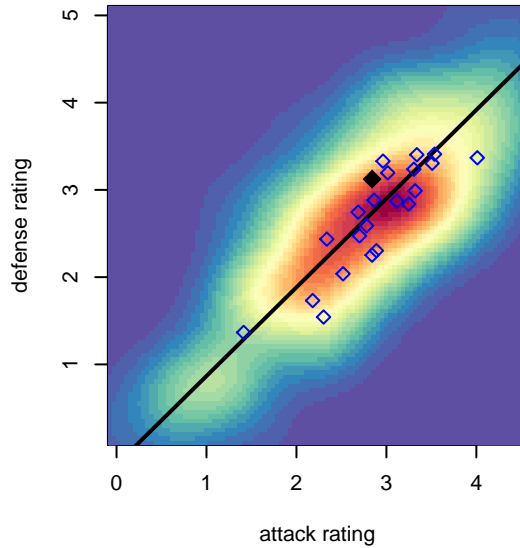

Eastside FC White G98

Eastside FC
 Preston, WA
 G98 total strength=1661
 attack=17.14 defense=22.73
 fall league = Win RCL G98 Div 1

alt names used:
 Eastside FC G98 White B
 EASTSIDE FC G98 WHITE B (WA)
 EASTSIDE FC G98 WHITE B (WA)
 Eastside FC G98 White B
 EASTSIDE FC G98 WHITE (WA)
 Eastside FC G98 White B

**attack and defense variance (black dot)
relative to other teams
and top 10 in region**

**attack and defense rating
relative to others at age
and all opponents in last 13 months**

Performance relative to 13 month average