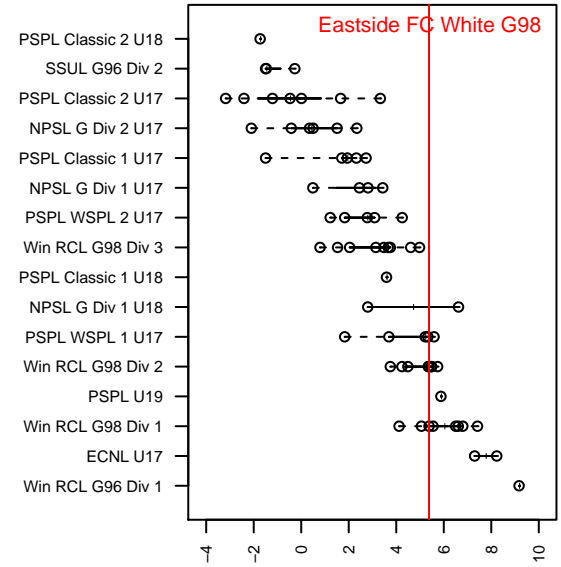

Eastside FC White G98

Eastside FC
 Preston, WA
 G98 total strength=1661
 attack=17.14 defense=22.73
 fall league = Win RCL G98 Div 1

alt names used:
 Eastside FC G98 White B
 EASTSIDE FC G98 WHITE B (WA)
 EASTSIDE FC G98 WHITE B (WA)
 Eastside FC G98 White B
 EASTSIDE FC G98 WHITE (WA)
 Eastside FC G98 White B

**attack and defense variance (black dot)
relative to other teams
and top 10 in region**

**attack and defense rating
relative to others at age
and all opponents in last 13 months**

Performance relative to 13 month average