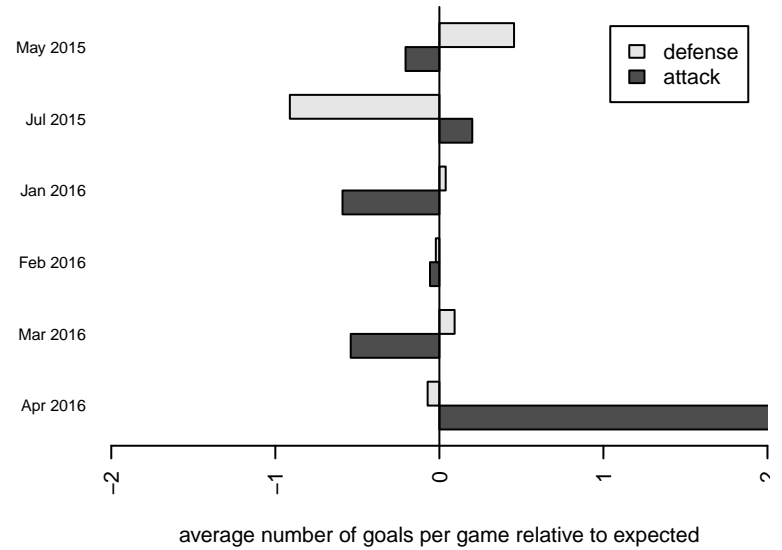

Performance relative to 13 month average