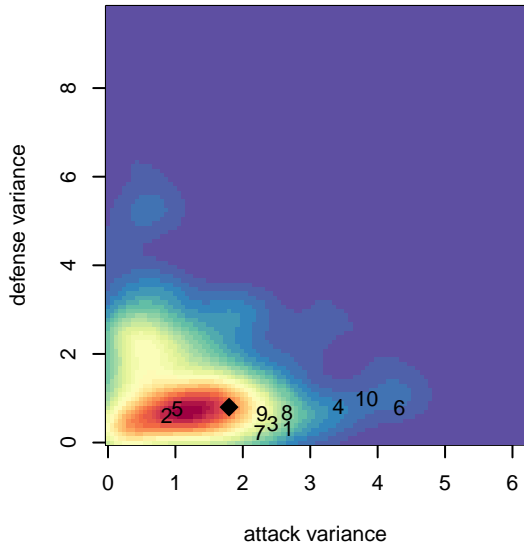

Eastside FC White G98

Eastside FC
 Preston, WA
 G98 total strength=1661
 attack=17.14 defense=22.73
 fall league = Win RCL G98 Div 1

alt names used:
 Eastside FC G98 White B
 EASTSIDE FC G98 WHITE B (WA)
 EASTSIDE FC G98 WHITE B (WA)
 Eastside FC G98 White B
 EASTSIDE FC G98 WHITE (WA)
 Eastside FC G98 White B

**attack and defense variance (black dot)
relative to other teams
and top 10 in region**

**attack and defense rating
relative to others at age
and all opponents in last 13 months**

Performance relative to 13 month average