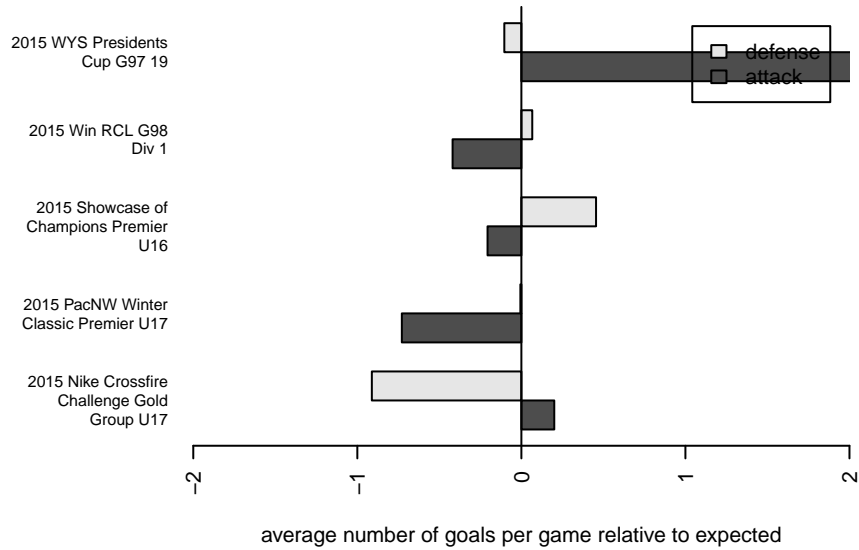

Eastside FC White G98

Eastside FC
 Preston, WA
 G98 total strength=1661
 attack=17.14 defense=22.73
 fall league = Win RCL G98 Div 1

alt names used:
 Eastside FC G98 White B
 EASTSIDE FC G98 WHITE B (WA)
 EASTSIDE FC G98 WHITE B (WA)
 Eastside FC G98 White B
 EASTSIDE FC G98 WHITE (WA)
 Eastside FC G98 White B

Venues played:
 2015 2014 WYS Championship G98
 2015 Showcase of Champions Premier U16
 2015 Nike Crossfire Challenge Gold Group U17
 2015 Win RCL G98 Div 1
 2015 PacNW Winter Classic Premier U17
 2015 WYS Presidents Cup G97 19

**attack and defense variance (black dot)
relative to other teams
and top 10 in region**

**attack and defense rating
relative to others at age
and all opponents in last 13 months**

Performance relative to 13 month average